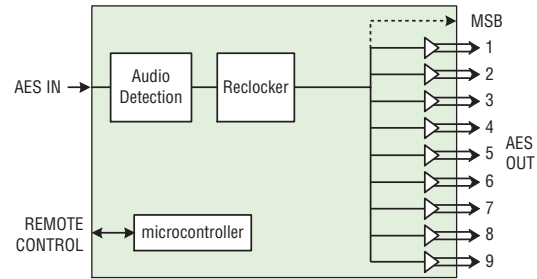

## AES DA (75 Ω/110 Ω)

The DDA-1112 is a digital audio DA that supports AES-3id 75 Ω digital audio standard and provides 9 outputs. The DDA-1132 supports AES3 digital audio. The input features clock regeneration for reduced jitter and signal restoration. An input audio signal status is also available indicating the input signal presence and validity with remote reporting.

### Key Features and Benefits

- AES-3id or AES3 audio unbalanced input
- 9 AES-3id or AES3 audio outputs
- Remote control of carrier quality
- Signal regeneration
- Silence detect with user adjustable delay and remote reporting
- Status LED and remote reporting
- Provides output to Monitoring Switching Bridge option (MSB-1121)