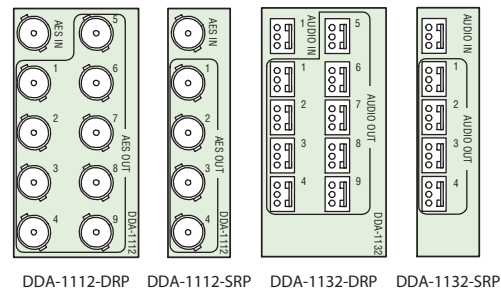

DDA-1112/1132

AES DA (75 Ω/110 Ω)

The DDA-1112 is a digital audio DA that supports AES-3id 75 Ω digital audio standard and provides 9 outputs. The DDA-1132 supports AES3 digital audio. The input features clock regeneration for reduced jitter and signal restoration. An input audio signal status is also available indicating the input signal presence and validity with remote reporting.

Key Features and Benefits

- AES-3id or AES3 audio unbalanced input
- 9 AES-3id or AES3 audio outputs
- Remote control of carrier quality
- Signal regeneration
- Silence detect with user adjustable delay and remote reporting
- Status LED and remote reporting
- Provides output to Monitoring Switching Bridge option (MSB-1121)

DDA-1112 Functional Block Diagram

Technical Specifications

INPUT: DDA-1112

AES-3ID SIGNAL: AES-3id (SMPTE 276M)
LEVEL: 0.2 to 7.0 Vp-p
IMPEDANCE: 75 Ω unbalanced
EQUALIZATION: 1000 m (3300°)(Belden 8281)

INPUT: DDA-1132

AES-3ID SIGNAL: AES3
LEVEL: 0.2 to 7.0 Vp-p
IMPEDANCE: 110 Ω balanced
EQUALIZATION: 300 m (1000°)(Belden 8281)

OUTPUT: DDA-1112

AES-3ID SIGNAL: AES-3id (SMPTE 276M)
LEVEL: 1.0 Vp-p
IMPEDANCE: 75 Ω unbalanced
JITTER: > 0.005 UI Peak (50 Hz to 100 kHz)

OUTPUT: DDA-1132

AES-3ID SIGNAL: AES3
LEVEL: 4 Vp-p nominal
IMPEDANCE: 110 Ω balanced
JITTER: > 0.005 UI Peak (50 Hz to 100 kHz)

PROCESSING PERFORMANCE

SAMPLING: 28 to 100 kHz
PROCESSING
DELAY: 60 ns
POWER: 1.8 W (single), 2.7 W (double)

Ordering Information

DDA-1112 Digital Audio DA (75 Ω)
DDA-1132 Digital Audio DA (110 Ω)

Choose one of the following rear connector panels:
DDA-1112-SRP Single Rear Connector Panel
DDA-1112-DRP Double Rear Connector Panel
DDA-1112/L Single Rear Connector Panel
DDA-1112-SRP/L Single Rear Connector Panel
DDA-1132-SRP Single Rear Connector Panel
DDA-1132-DRP Double Rear Connector Panel

Housing Frame: Densité, Densité 2
Remote Control: Remote Control and Monitoring
iControl Stand-alone Remote Control Software
iControl Solo Remote Control Panel
RCP-100